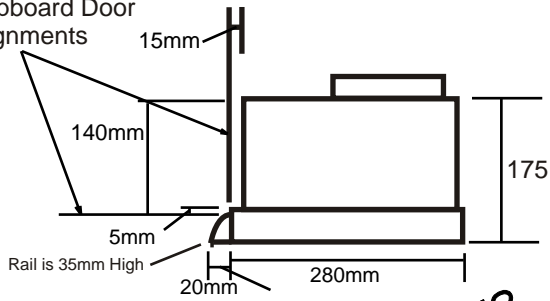

Cupboard Door Alignments

SLN3SS DIMENSIONS

Ph +61 02 9674 9955 E-mail pezoffice@leemac.com.au