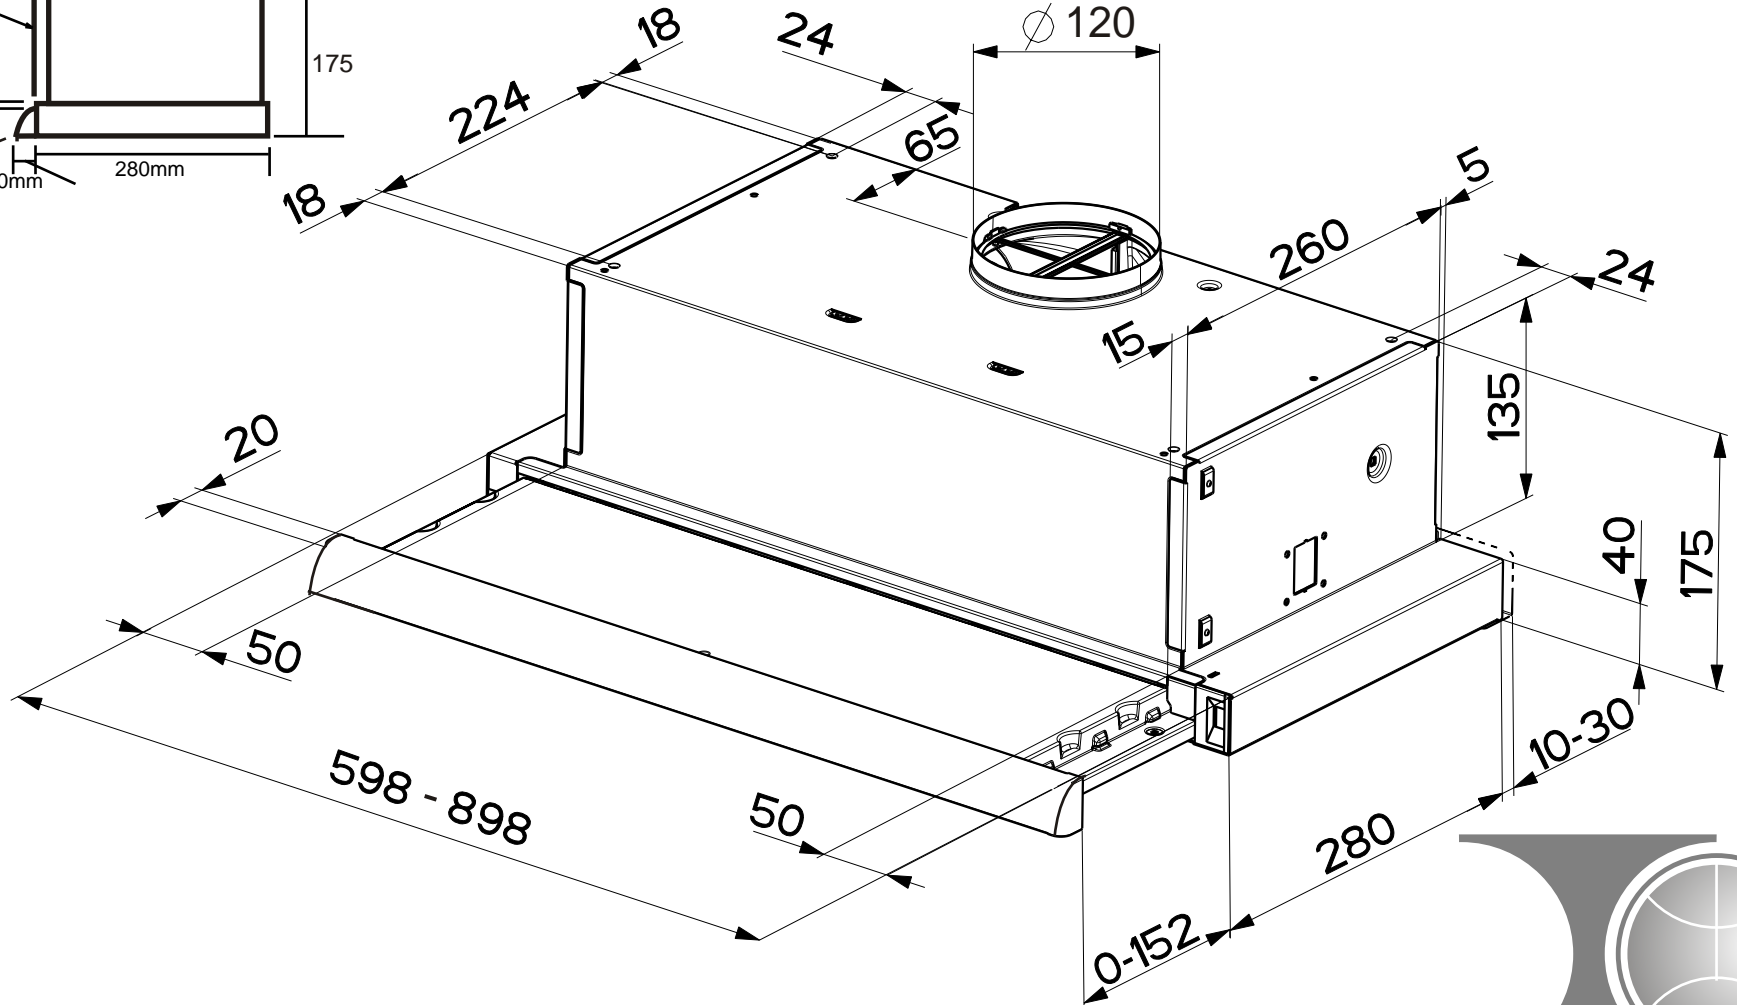

Cupboard Door Alignments

SLN3SS DIMENSIONS

Ph +61 02 9674 9955 E-mail pezoffice@leemac.com.au