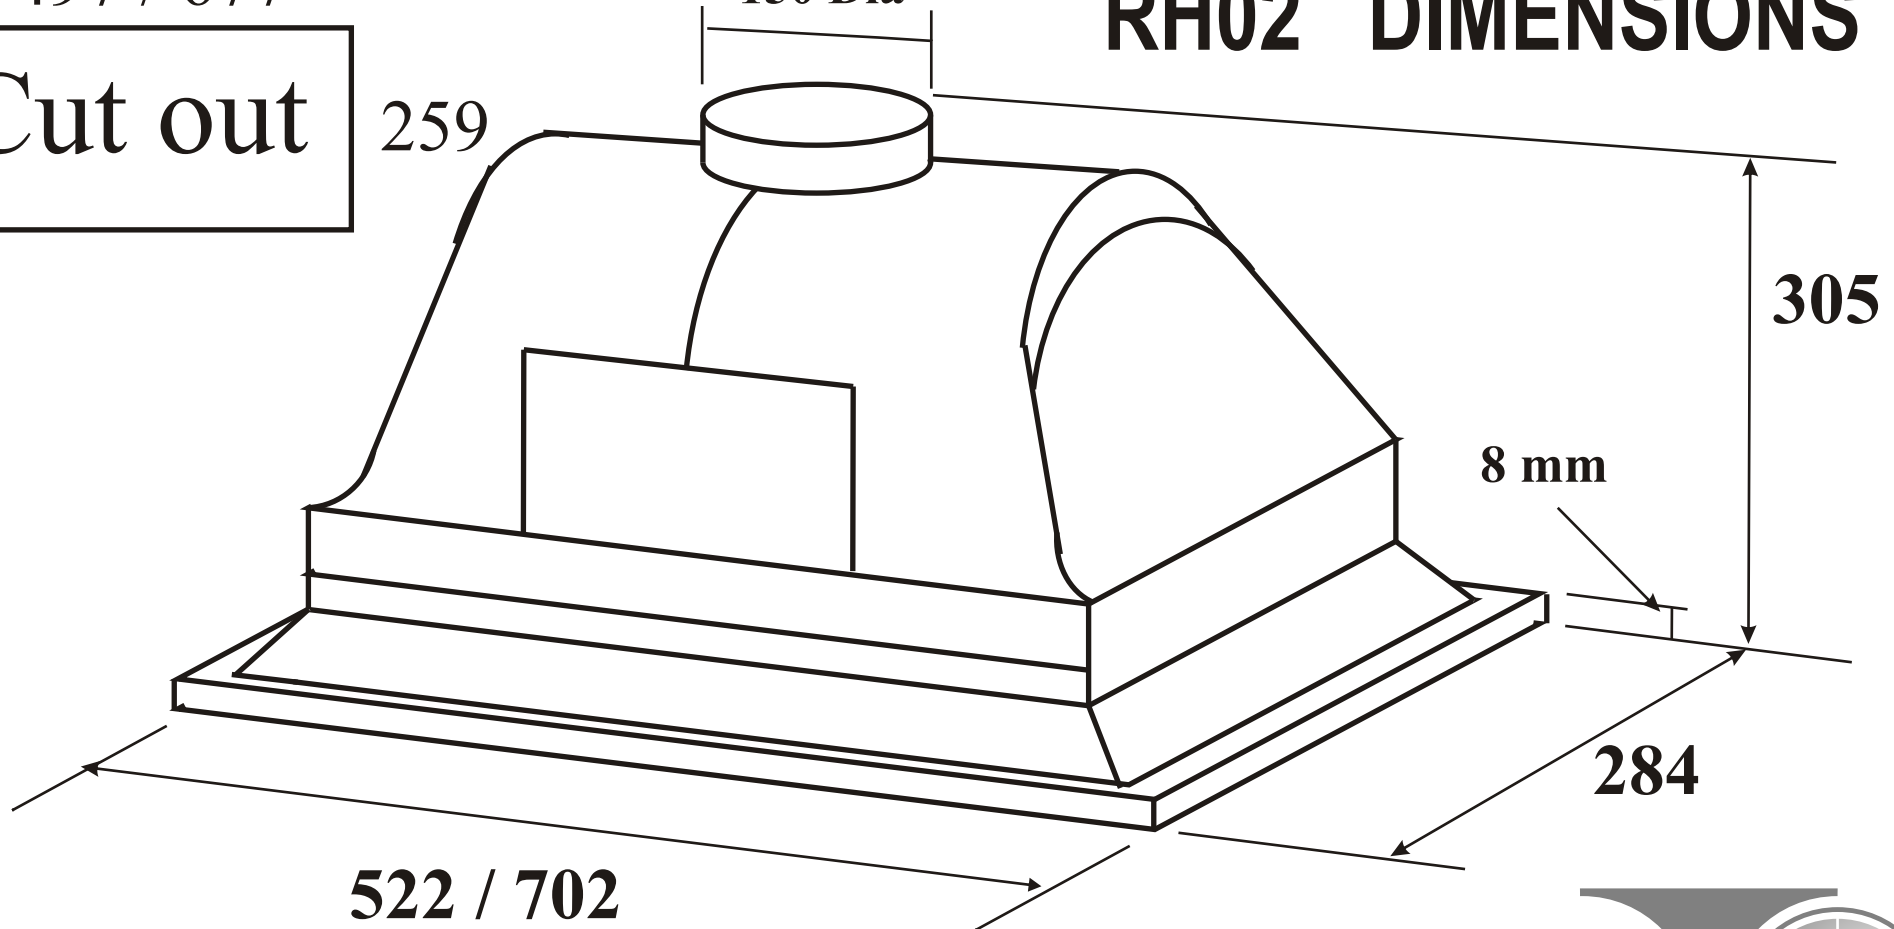

497 / 677

150 Dia

RH02 DIMENSIONS

Cut out

Ph +61 02 9674 9955 E-mail pezoffice@leemac.com.au