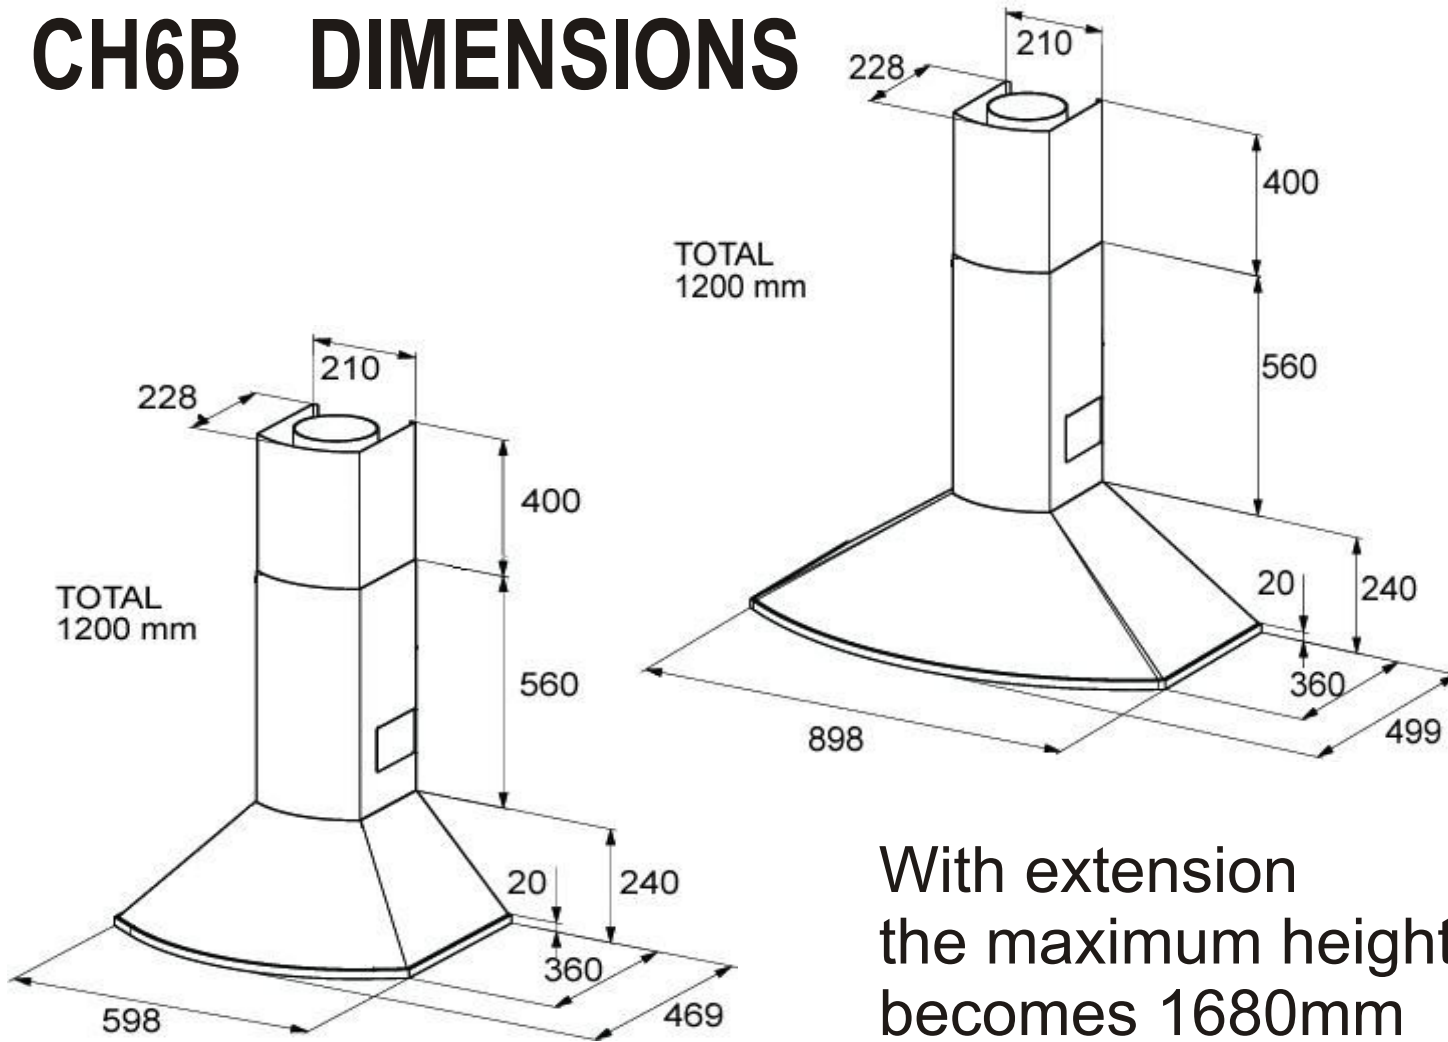

CH6B DIMENSIONS

Extension Flue
900 mm length
available to
suit a 10' or
3 metre ceiling
this unit replaces
the inside slider

With extension
the maximum height
becomes 1680mm

Ph +61 02 9674 9955 E-mail pezoffice@leemac.com.au