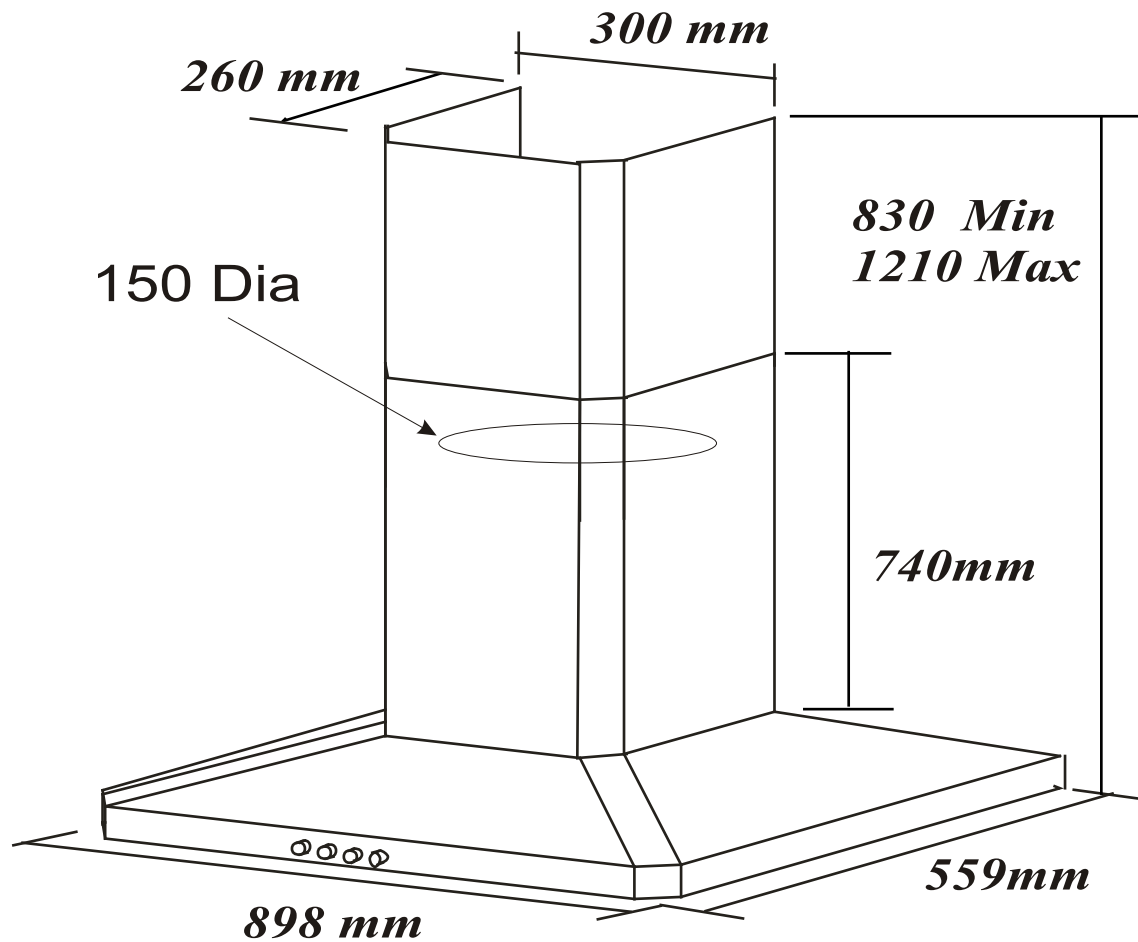

CH8B DIMENSIONS

Extension Flue
950 mm length
available to
suit a 10' or
3 metre ceiling
this unit replaces
the inside slider
With extension
the maximum height
becomes 1760mm