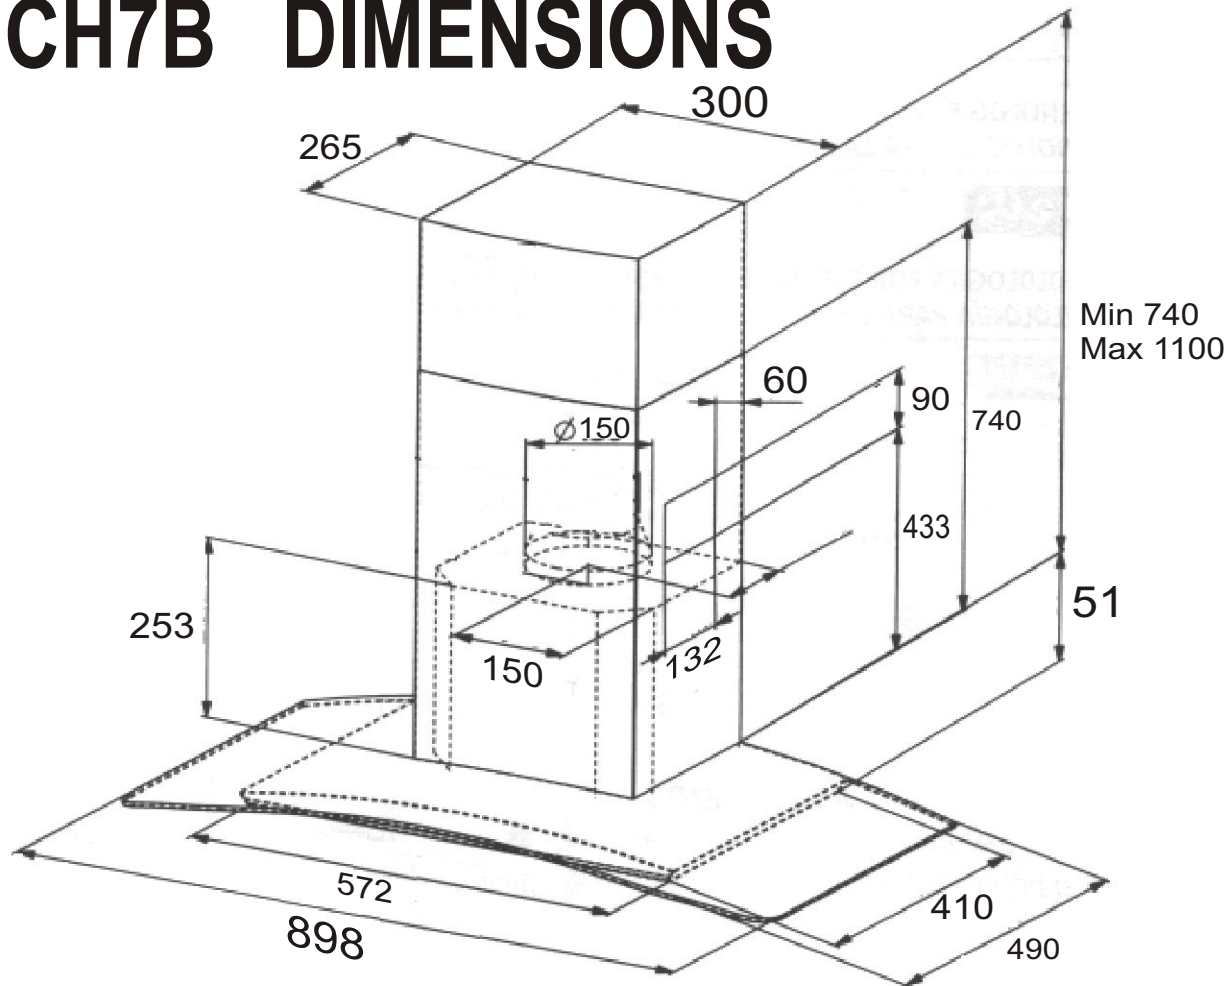

CH7B DIMENSIONS

Extension Flue
990 mm length
available to
suit a 10' or
3 metre ceiling
this unit replaces
the inside slider

With extension
the maximum height
becomes 1771mm