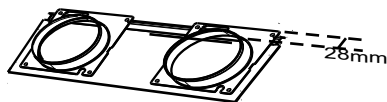

Leemac

The best choice in range hoods

BH01-2 - 914mm

Finish: 304 Stainless Steel
Motor: 1
Airflow: 1150 M3 phr
Lights: Halogen x 3
Filters: S/S Baffle x 3
Duct size: 150 mm

BH02-2 - 1219mm

Finish: 304 Stainless Steel
Motor: 2
Airflow: 2 x 1150 M3 phr
Lights: Halogen x 4
Filters: S/S Baffle x 4
Duct size: 2 x 150 mm