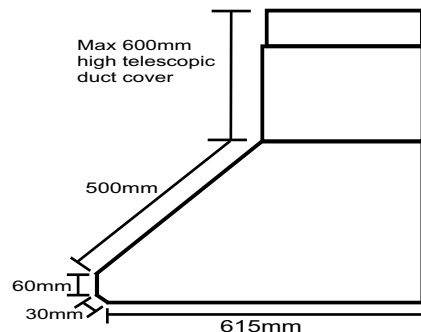

Finish: Stainless Steel
Motor: 2
Airflow: 2 x 1150 M3 phr
Lights: Halogen x 4
Filters: S/S Baffle x 4
Duct size: 2 x 150 mm
Dimensions: 1217 x 700mm
Max height: 1190mm

Leemac recommend licensed tradespeople to install this hood. It must be securely built into roof rafters and ducted to the atmosphere without a reduction in air volume.

Leemac

The best choice in range hoods

BH01-2 - 914mm

Finish: 304 Stainless Steel
Motor: 1
Airflow: 1150 M3 phr
Lights: Halogen x 3
Filters: S/S Baffle x 3
Duct size: 150 mm

BH02-2 - 1219mm

Finish: 304 Stainless Steel
Motor: 2
Airflow: 2 x 1150 M3 phr
Lights: Halogen x 4
Filters: S/S Baffle x 4
Duct size: 2 x 150 mm