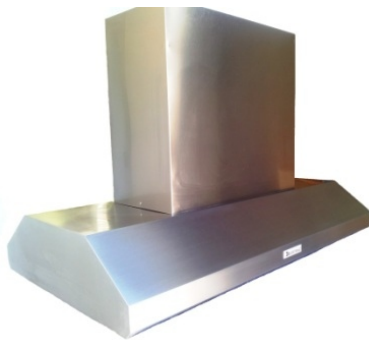

S/S baffle filters

Full 2 year warranty

Leemac

The best choice in range hoods

CH 8 900MM

Finish: Stainless Steel
Motor: 1
Airflow: 970 M3 phr
Lights: Halogen x 3
Filters: S/S Baffle x 3
Duct size : 150 mm

BH05 ISLAND HOOD

Finish: Stainless Steel
Motor: 2
Airflow: 2 x 1150 M3 phr
Lights: Halogen x 4
Filters: S/S Baffle x 4
Duct size: 2 x 150 mm
Dimensions: 1217 x 700mm
Max height: 1190mm

Leemac recommend licensed tradespeople to install this hood. It must be securely built into roof rafters and ducted to the atmosphere without a reduction in air volume.