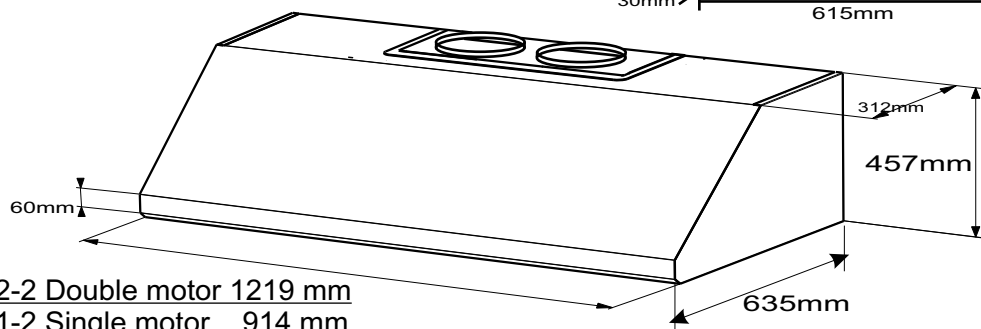

Finish: Stainless Steel
Motor: 2
Airflow: 2 x 1150 M3 phr
Lights: Halogen x 4
Filters: S/S Baffle x 4
Duct size: 2 x 150 mm
Dimensions: 1217 x 700mm
Max height: 1190mm

Leemac recommend licensed tradespeople to install this hood. It must be securely built into roof rafters and ducted to the atmosphere without a reduction in air volume.

Leemac

The best choice in range hoods

BH01-2 - 914mm

Finish: 304 Stainless Steel
Motor: 1
Airflow: 1150 M3 phr
Lights: Halogen x 3
Filters: S/S Baffle x 3
Duct size: 150 mm

BH02-2 - 1219mm

Finish: 304 Stainless Steel
Motor: 2
Airflow: 2 x 1150 M3 phr
Lights: Halogen x 4
Filters: S/S Baffle x 4
Duct size: 2 x 150 mm