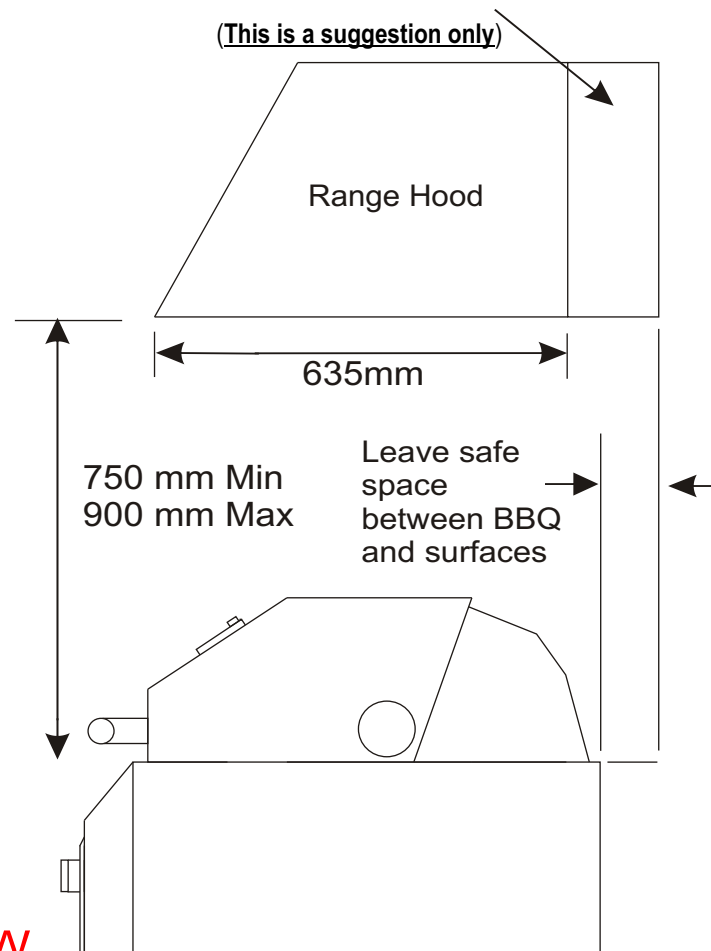

Leemac Appliances
28/14 Stanton Rd, Seven Hills NSW
02 9674 9955
www.leemac.com.au

ABN 55 388 906 549